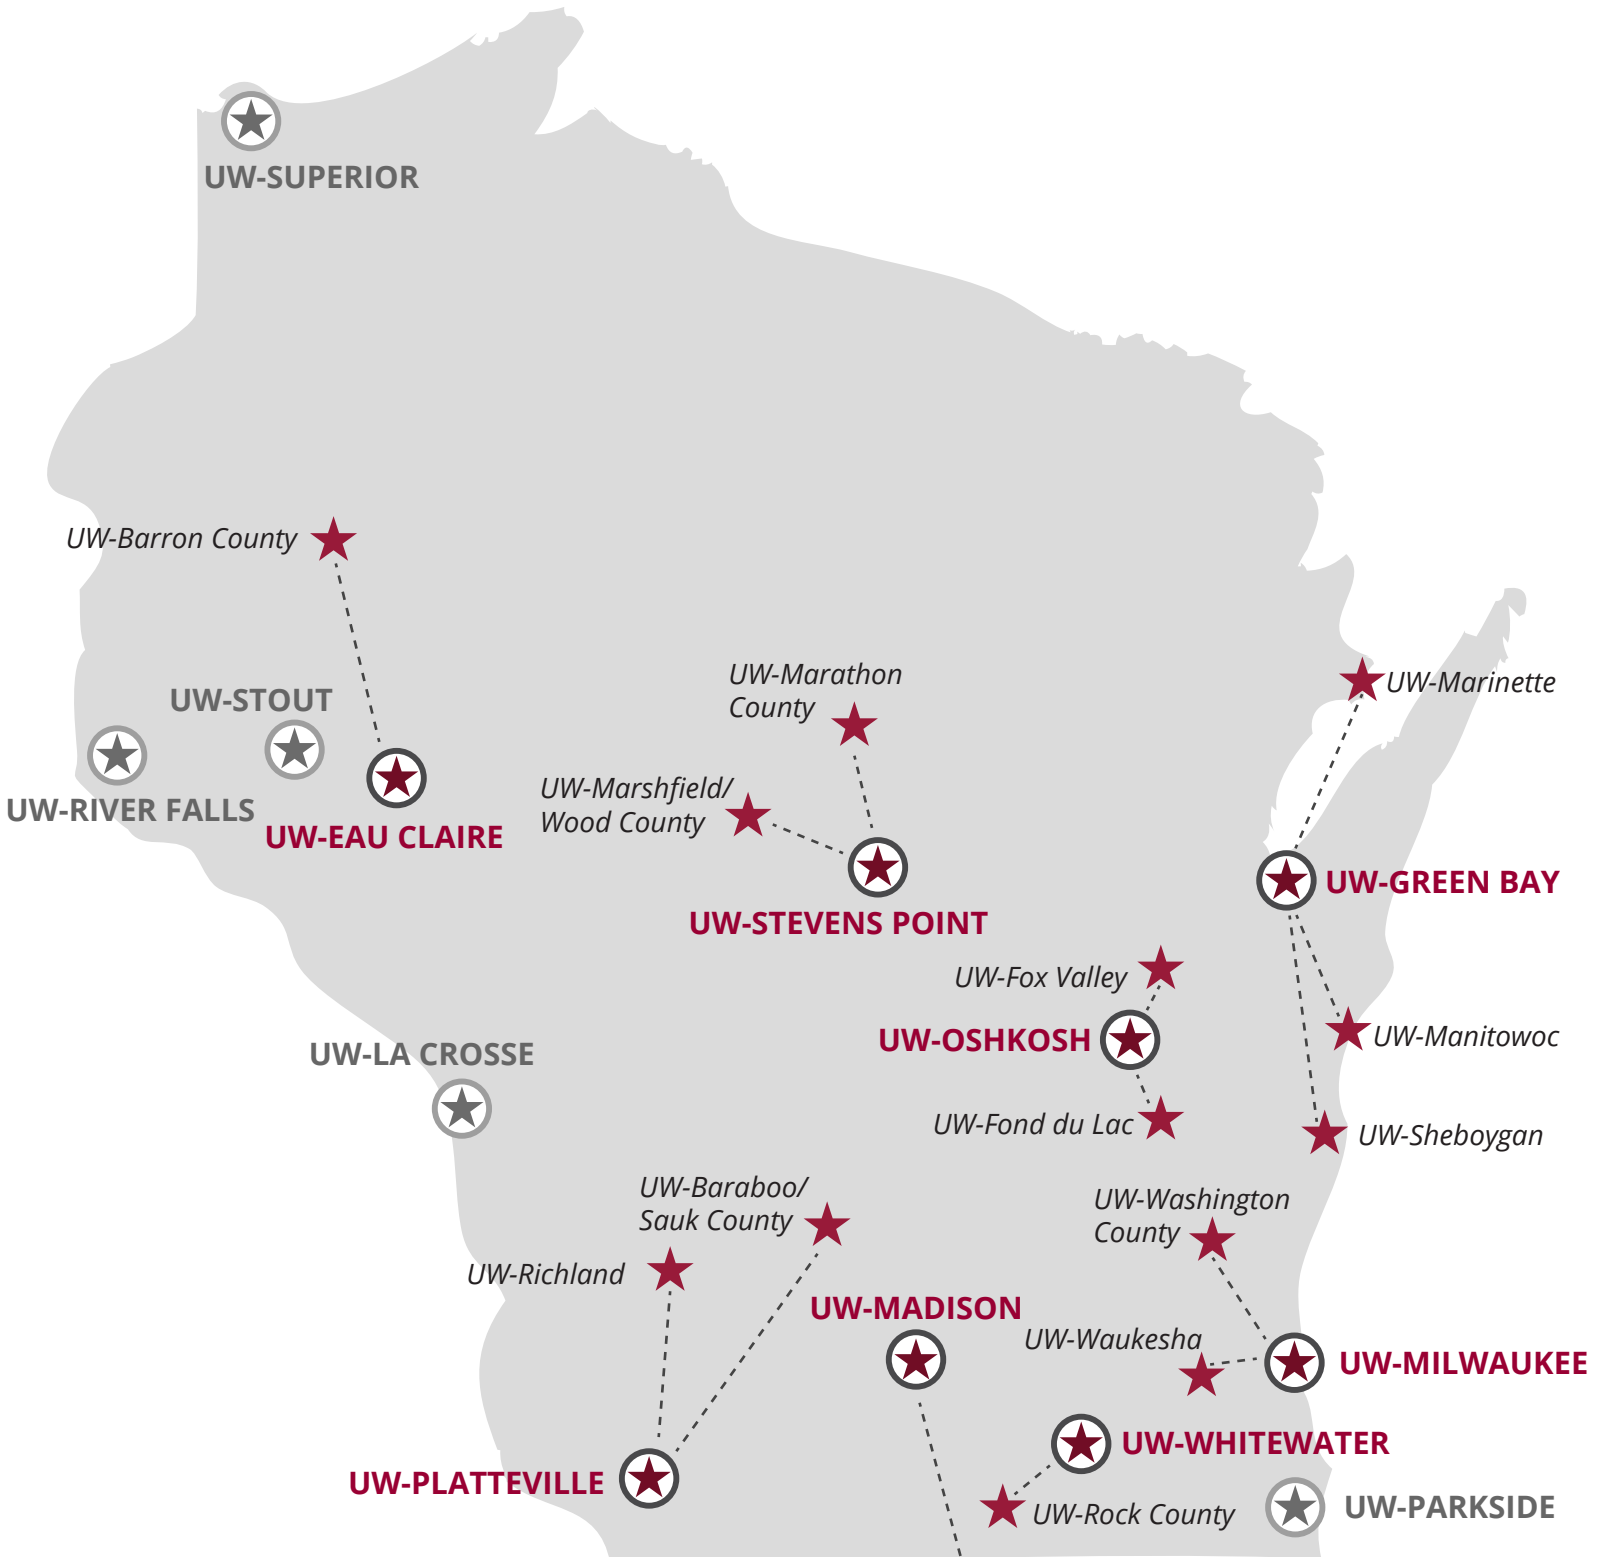

Proposed UW Colleges and UW-Extension Restructuring

UW SYSTEM ADMINISTRATION

- Business and Entrepreneurship (DBE)
- Continuing Education, Outreach and E-learning (CEOEL)
- Instructional Communications Systems (ICS)
- Wisconsin Humanities Council
- Wisconsin Institute for Public Policy and Service (WIPPS)

UW-EXTENSION

- Broadcasting and Media Innovation (BAMI)
- Cooperative Extension (COOP)
- UW Conference Centers

UW Colleges Online will be aligned with the four-year UW receiving institutions.