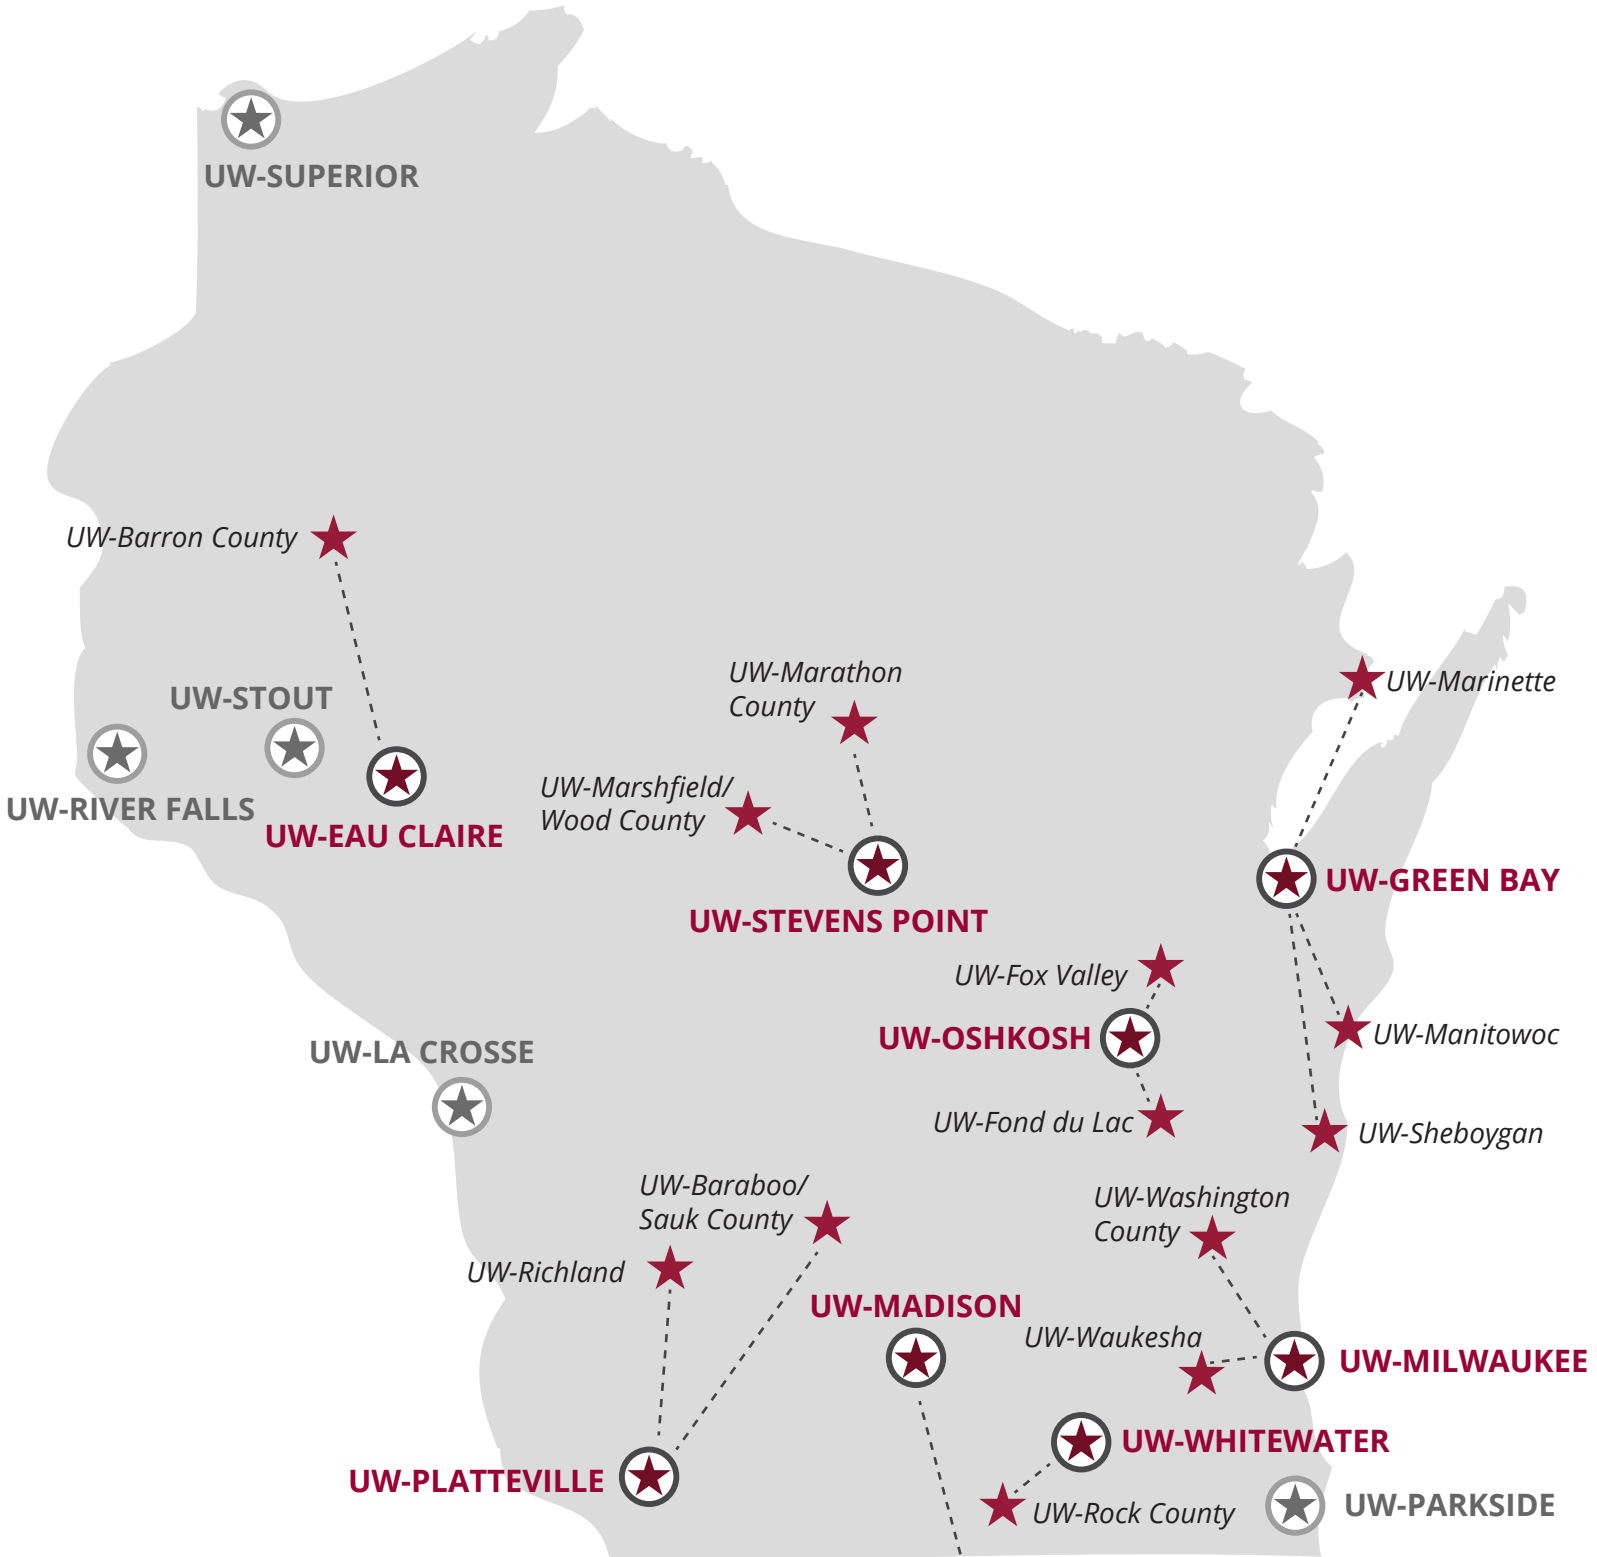

Proposed UW Colleges and UW-Extension Restructuring

January 2018

UW SYSTEM ADMINISTRATION

- Division of Business and Entrepreneurship (DBE)
- Broadcasting and Media Innovation (BAMI)

UW-EXTENSION

- Cooperative Extension (COOP)
- UW-Extension Conference Centers

Continuing Education, Outreach and E-Learning (CEOEL) and UW Colleges Online will be aligned with the receiving four-year UW institutions.