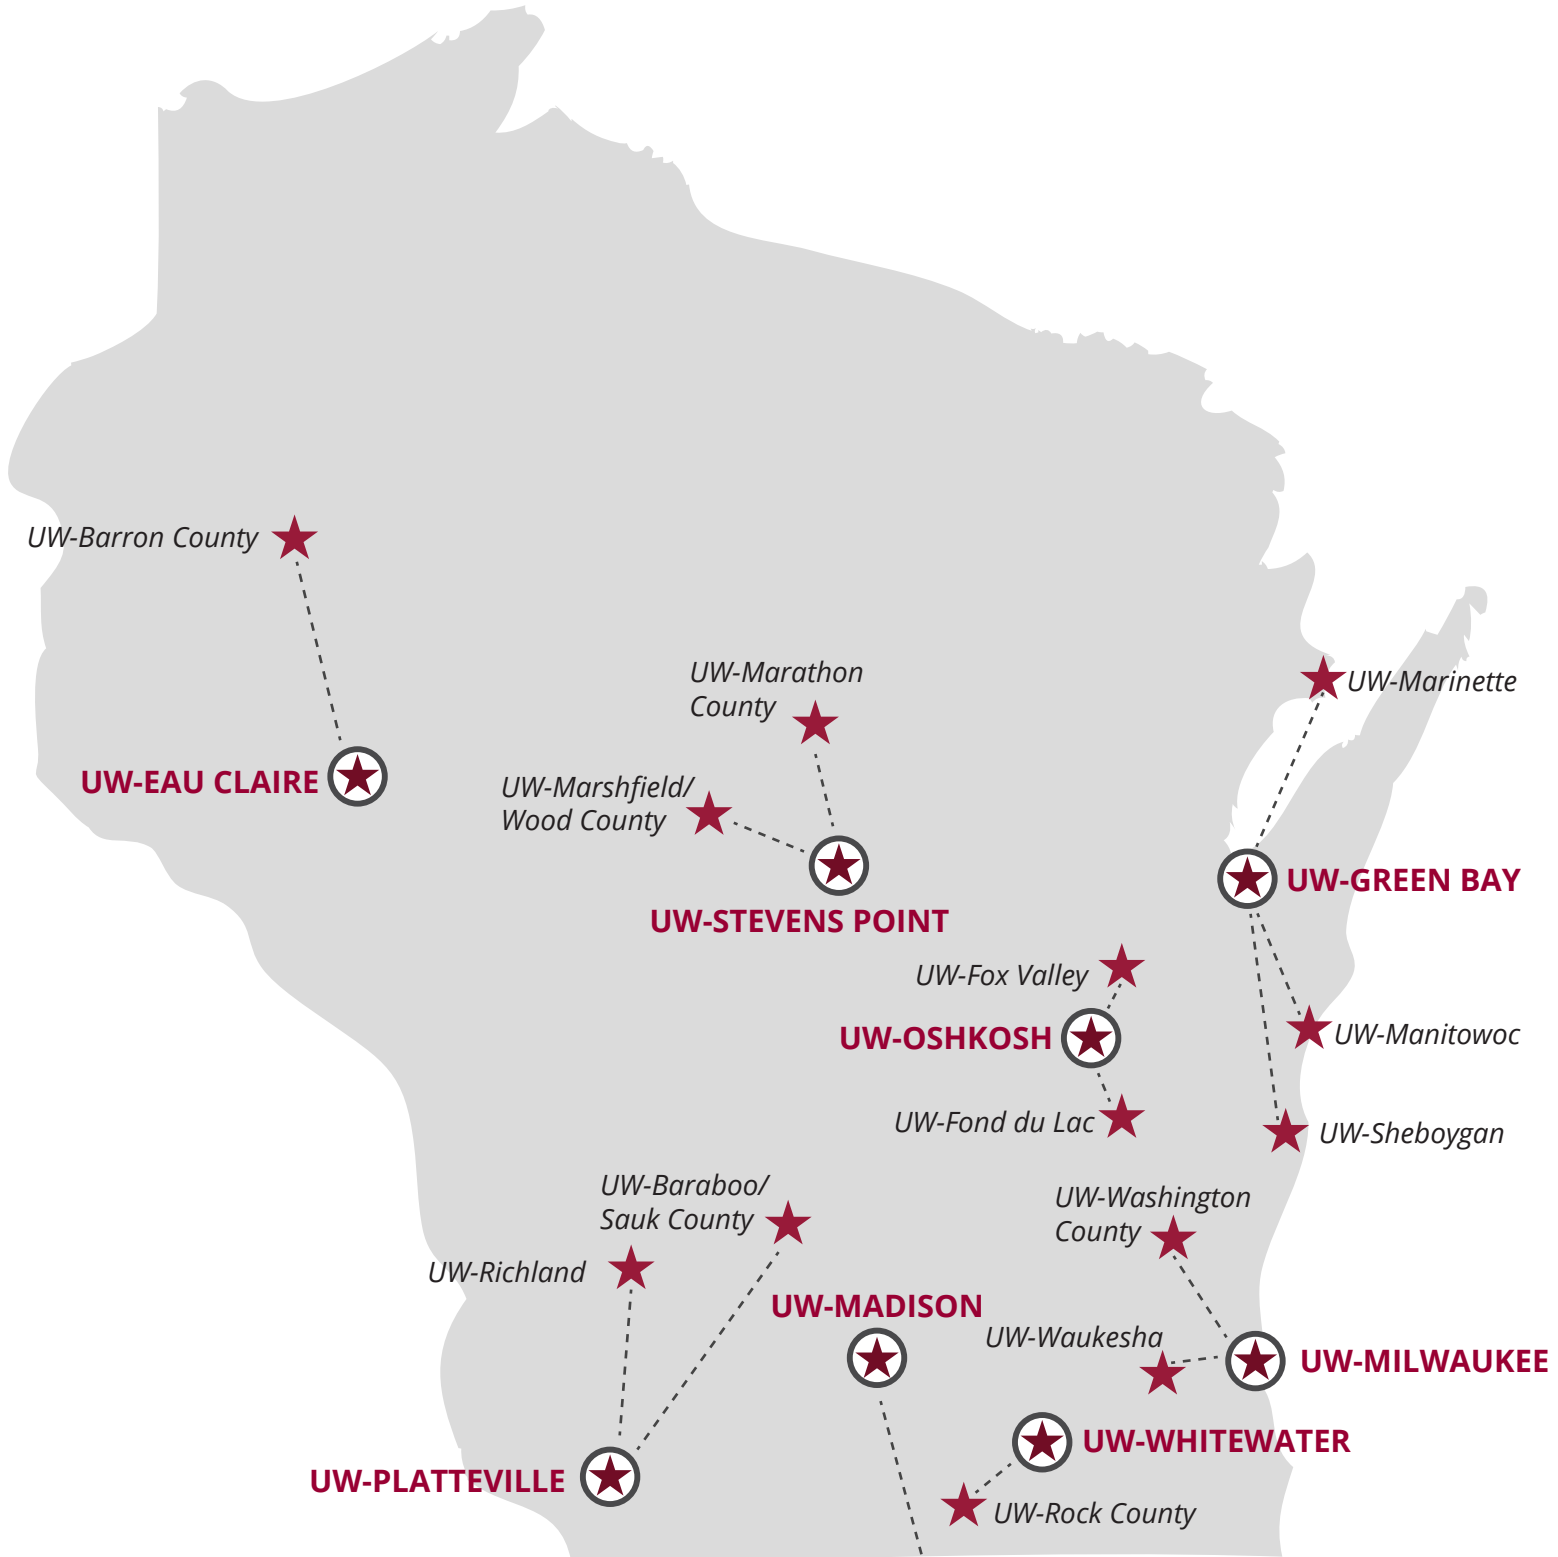

Proposed UW Colleges and UW-Extension Restructuring

October 2017

UW SYSTEM ADMINISTRATION

- Division of Business and Entrepreneurship (DBE)
- Broadcasting and Media Innovation (BAMI)
- Continuing Education, Outreach and E-Learning (CEOEL)
 - UW Colleges Online

UW-EXTENSION

- Cooperative Extension (COOP)
- UW-Extension Conference Centers