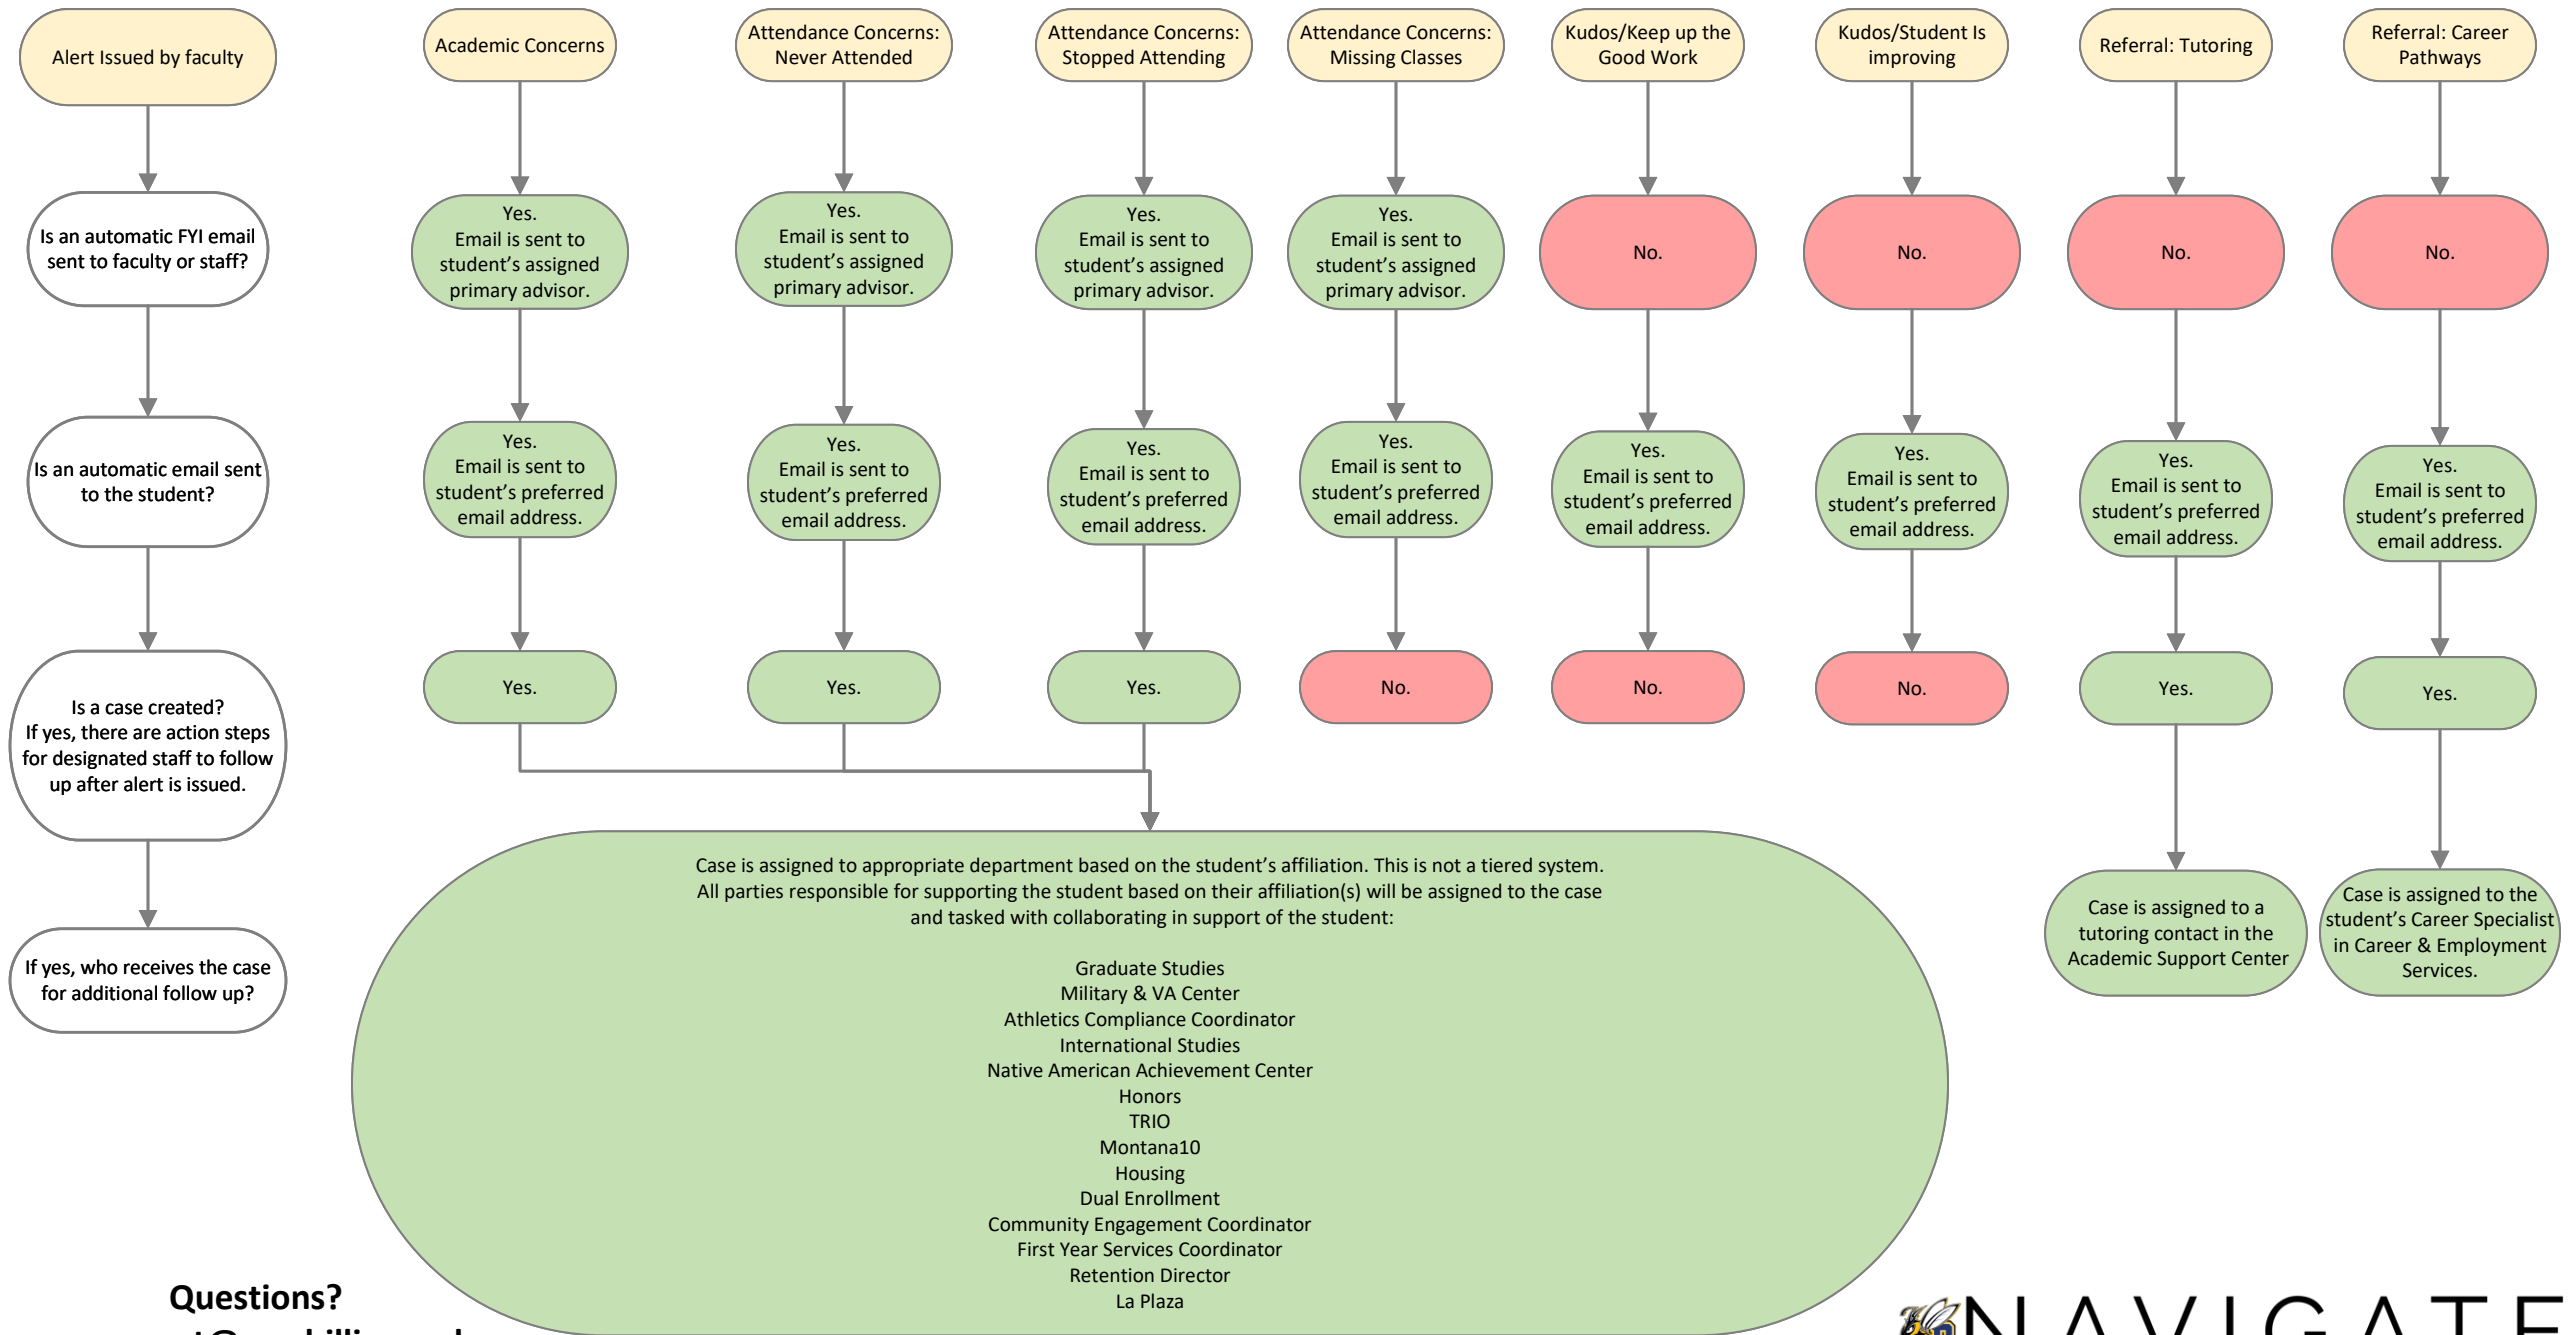

Navigate Early Alert Flow Chart

Questions?
navsupport@msubillings.edu