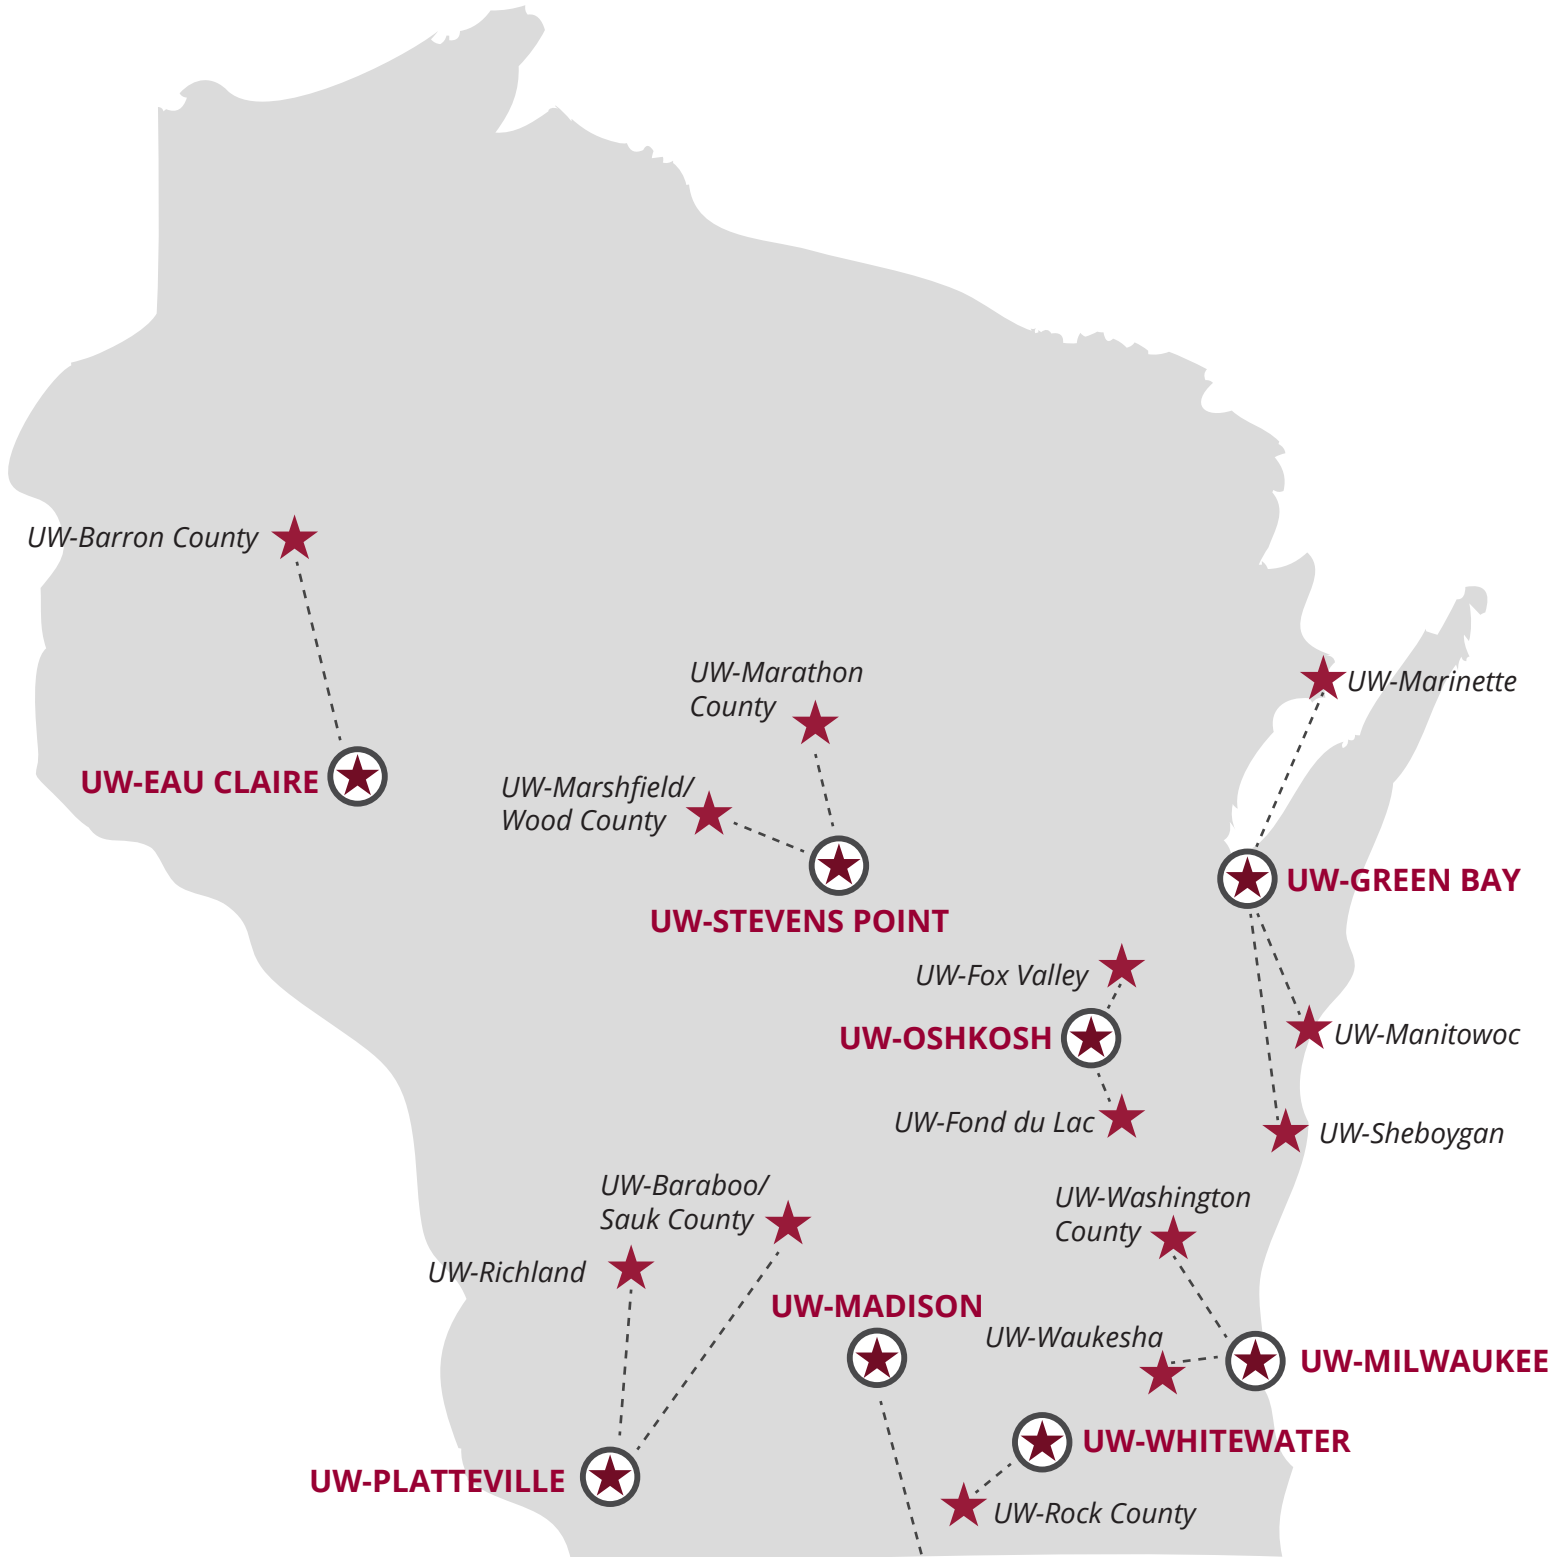

# Proposed UW Colleges and UW-Extension Restructuring

October 2017

## UW SYSTEM ADMINISTRATION

- Division of Business and Entrepreneurship (DBE)
- Broadcasting and Media Innovation (BAMI)
- Continuing Education, Outreach and E-Learning (CEOEL)
  - UW Colleges Online

## UW-EXTENSION

- Cooperative Extension (COOP)
- UW-Extension Conference Centers